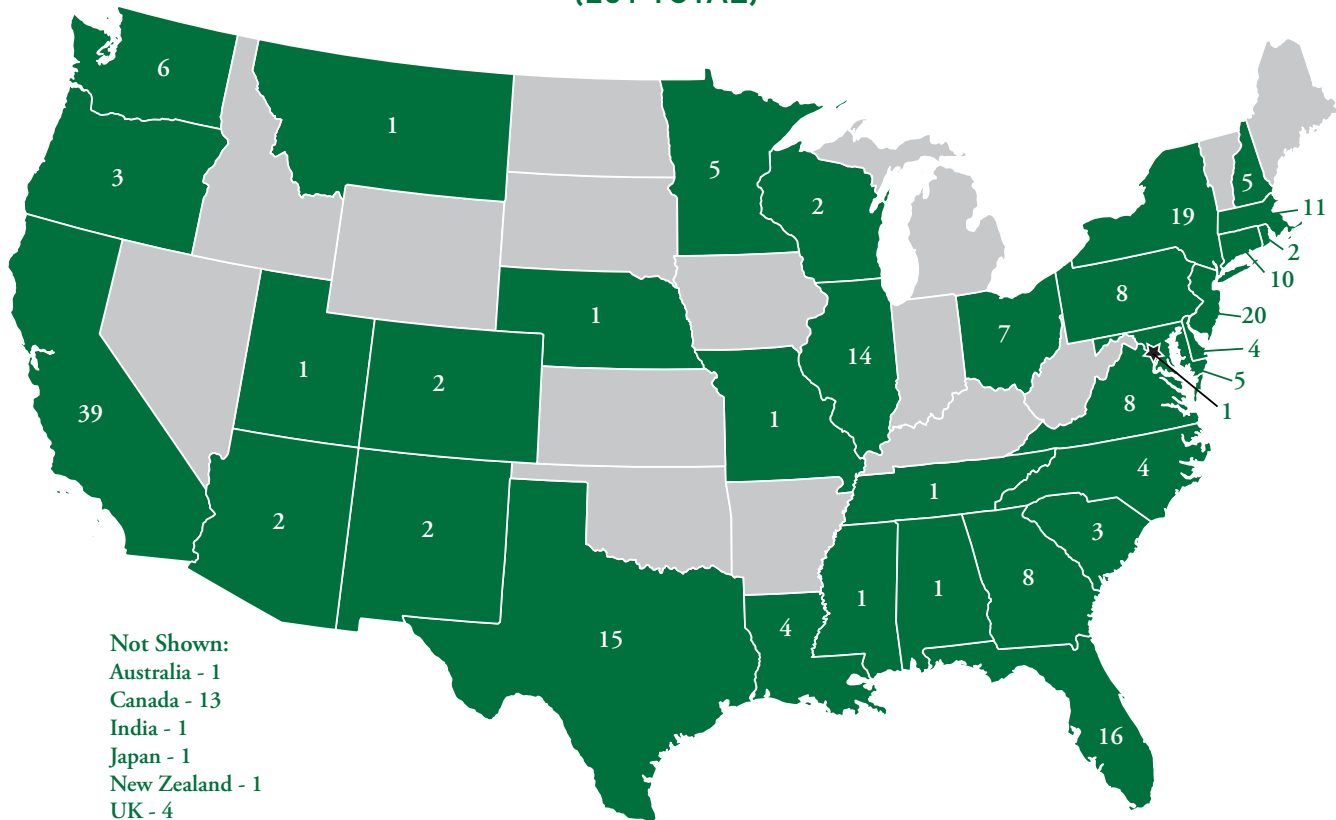

Tickets for Dartmouth Football, Soccer, Basketball, and Hockey are now on sale through **DartmouthSports.com** or by calling (603) 646-2466.

Receptions: All Sponsors are cordially invited to attend pre-game receptions prior to each home football game, with complimentary food and beverages served beginning two hours before kick-off. Co-hosted by the Friends of Dartmouth Football, you'll find our tent adjacent to the West Stands at Memorial Field.

NEXT CYCLE UNDERWAY

The recruiting cycle for the Class of 2021 is well underway, with Big Green coaches traveling far and wide in search of talented prospects and scheduling campus visits for many of them this fall.

If you prefer the convenience of renewing online, just visit DartmouthSports.com/giving. With a single credit card transaction, you may contribute to multiple funds, including Dartmouth Athletic Sponsors, Friends Groups, and the Athletic Director's Fund for Excellence.

Many thanks and Go Big Green!

2015-16 SPONSORED TRIPS BY STATE (251 TOTAL)

SPONSOR PROGRAM ADVISORY BOARD

Bob Ceplikas '78, Program Director

John Engelman '68, Alumni Coordinator

Dave Bradley '58
Bill Carpenter '50

Bill Colehower '59
Phil Harrison '89
Bob Haynes '73

Sven Karlen '65
Paul Killebrew '67
Ann Munves Malenka '80

Bill Mitchell '79
Judy Parish Oberling '91