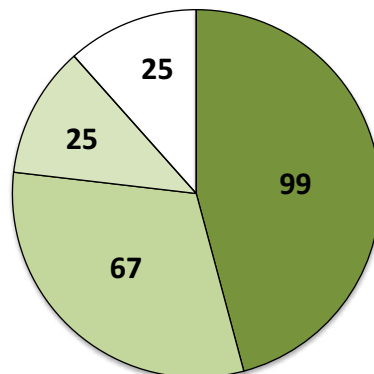

1. This statistic eliminates those who committed elsewhere before completion of the application process.

2. Basketball is the one sport in which the NCAA allows schools to pay for the transportation of parents, so the average trip cost is significantly higher.

3. Skiing is unique in that prospects ski in many of the same races in which our teams compete, so our coaches can evaluate them without separate recruiting trips.

Dartmouth Class of 2020 Incoming Athletic Recruits (Total 216)

- Campus Visit AND Coach Saw on the Road
- Coach Saw on the Road Only
- Campus Visit Only
- Neither

Reminder: In many sports, the national Division I recruiting timetable has accelerated significantly in recent years, forcing prospects to make commitments before senior year, when NCAA rules allow colleges to fund campus visits.