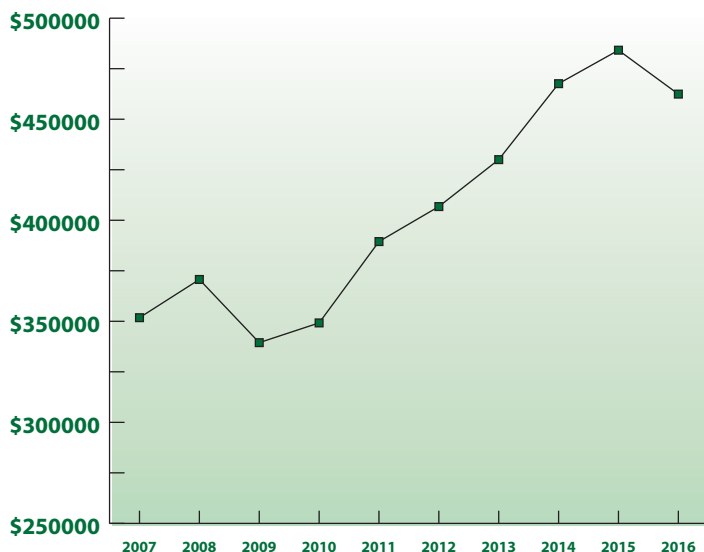

Laura Schuler
Women's Hockey

Former Olympian, Northeastern head coach, and NCAA champion as a

Minnesota-Duluth assistant, she's also head coach of Team Canada

Danielle Spencer
Women's Lacrosse

A two-time All-American and three-time NCAA champ at Northwestern, she

was assistant coach at Stanford and then at her alma mater

Gilad Doron
Women's Volleyball

A former Israeli National Team player, he brings 12 years of head

coaching experience at Villanova and the University of San Francisco

Jamie Holder
M&W Swimming & Diving

A two-time All-Ivy swimmer at Princeton, he was a

Tiger assistant and then Big East Coach of the Year as Georgetown's head coach

Brayton Osgood '03
Men's Nordic Skiing

A two-time All-American skier at Dartmouth, he skied professionally for eight

years including the 2009 World Cup, and was a Big Green assistant coach

SPONSORS SUSTAIN STRONG SUPPORT FOR COACHES' RECRUITING EFFORTS

Our Athletic Sponsors continued their proud tradition in 2015-16 as the

lifeblood of recruiting for Dartmouth's varsity sports, contributing the third

highest total in program history. With 829 alumni, 57 parents, 20 other individuals, and 42 Dartmouth classes participating, we had gifts totaling **$462,423** to fuel our coaches' quest for exceptional student-athletes. This remarkable generosity funded

10 Years of Total Giving to the Sponsor Program

the campus visits of **251** talented prospects and enabled Dartmouth coaches to visit and evaluate hundreds of potential recruits away from Hanover.

Dartmouth's Class of 2020 includes **216** student-athletes recruited by our coaches. Of those talented individuals, **191** were directly impacted by the Sponsor Program — brought to Hanover on sponsored visits, seen by our coaches on the road, or both. These elite student-athletes are destined to have a significant impact on the Big Green's competitive success.